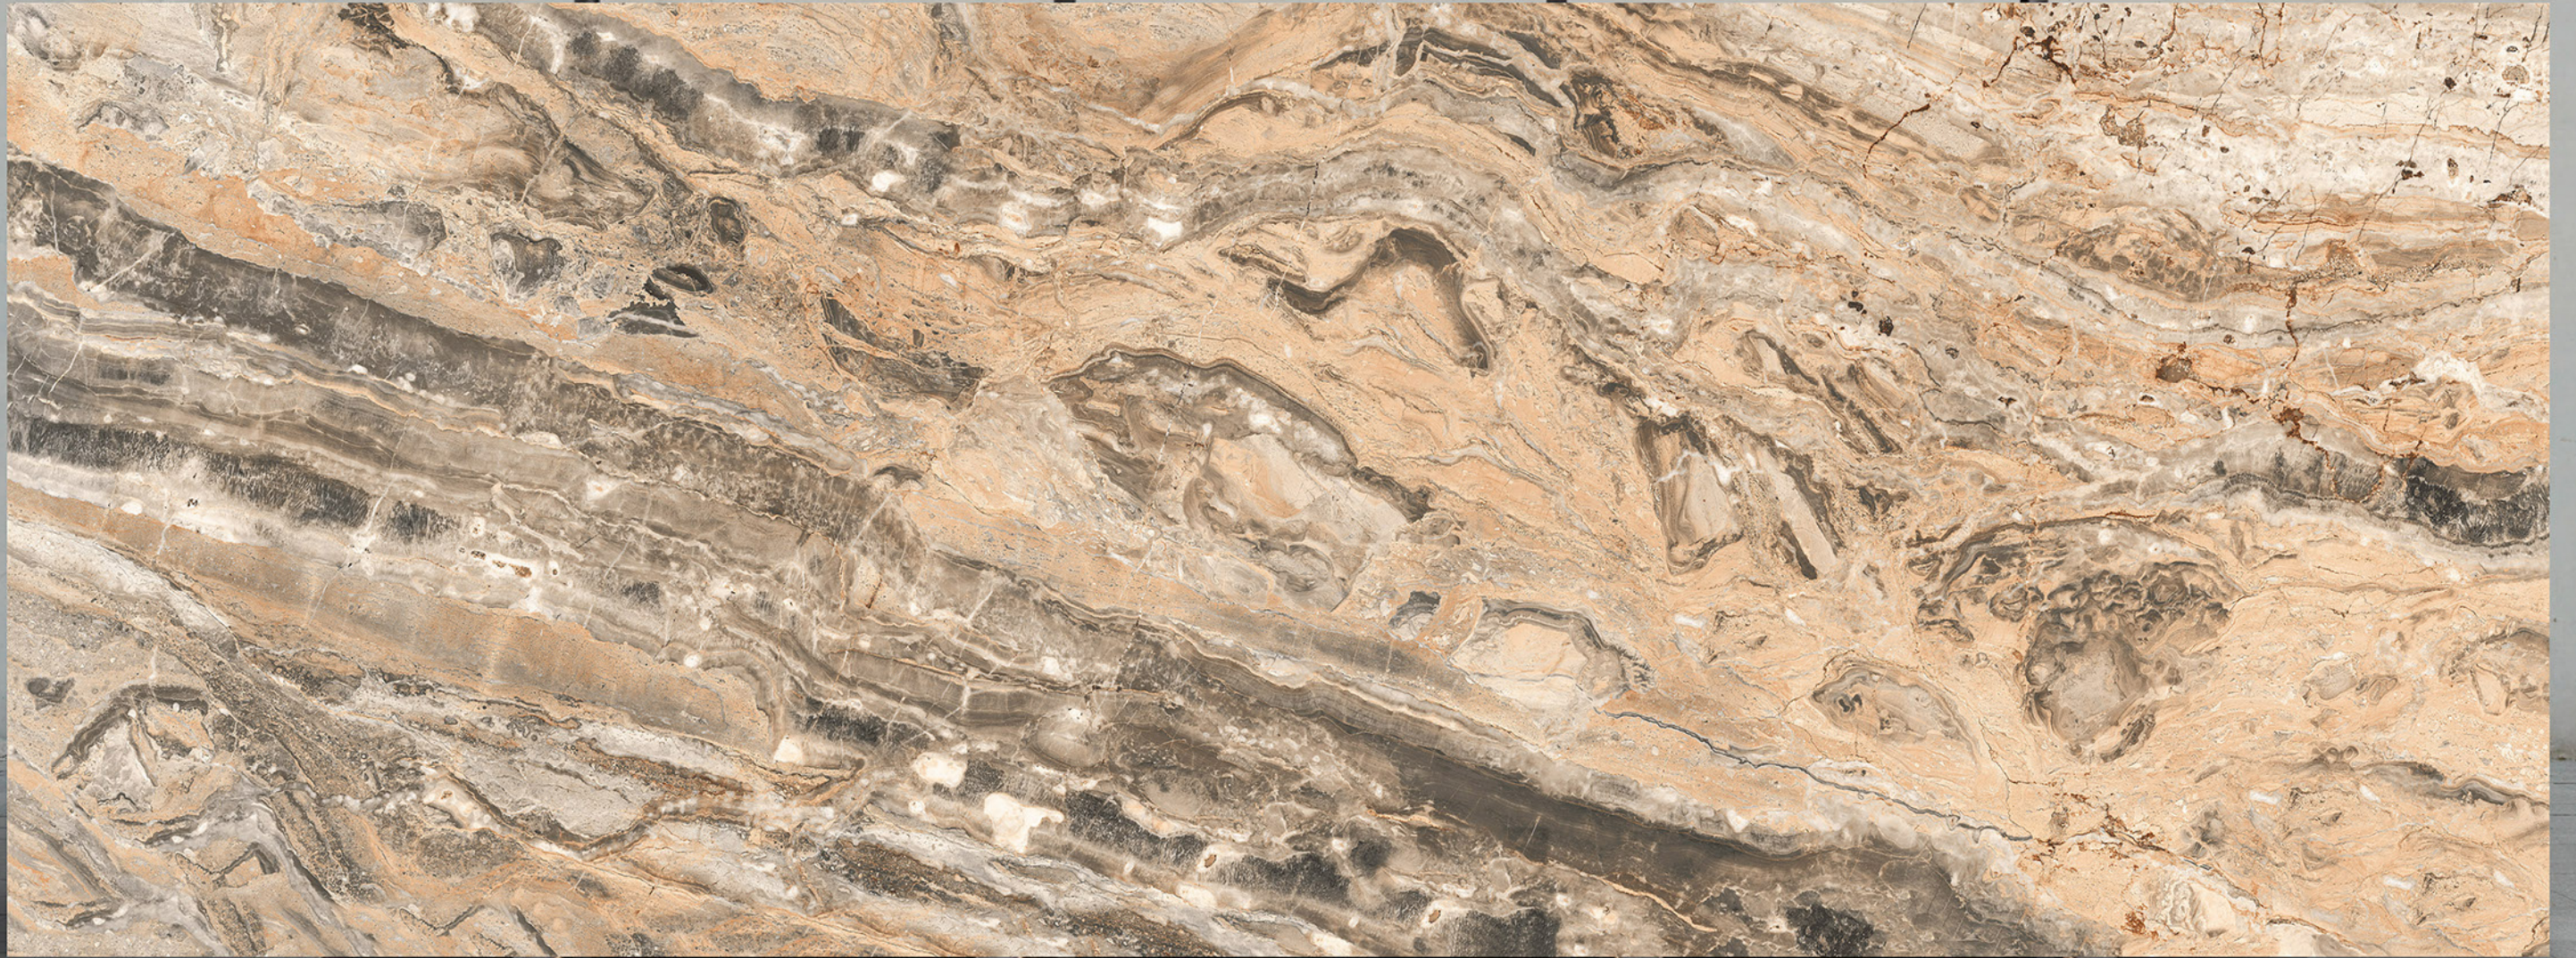

1200X3200 MM | 800X3200MM  
1200X2800 MM | 800X2400MM  
1200X2400 MM

**CRYSTAL ICE**

**BODY  
WHITE**

**FINISH  
GLOSSY**

**SIZE**

1200X3200 MM | 800X3200MM  
1200X2800 MM | 800X2400MM  
1200X2400 MM

**DETROIT FABIA**